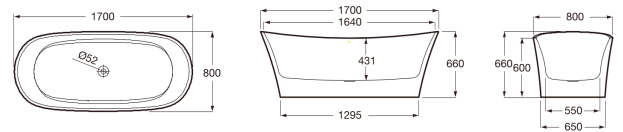

KHROMA

Surfex® freestanding bathtub with waste kit

DIMENSIONS

Length 1700 mm
 Width 800 mm
 Height 660 mm

COLOURS AND FINISHES

TECHNICAL DRAWINGS

FEATURES

- Antislip type: Integrated
- Drain: Included
- Installation structure: Naked
- Installation type: Freestanding
- Material: SURFEX®
- People capacity: 2
- Shape: Oval
- Taphole configuration: 1 Taphole (diameter 35 mm)