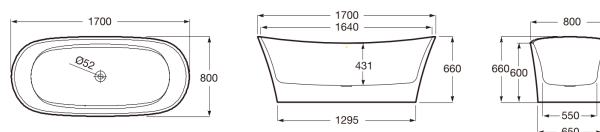

**KHROMA**

**Surfex® freestanding bathtub with waste kit**

**DIMENSIONS**

Length 1700 mm  
 Width 800 mm  
 Height 660 mm

**COLOURS AND FINISHES**

**TECHNICAL DRAWINGS**

**FEATURES**

- Antislip type: Integrated
- Drain: Included
- Installation structure: Naked
- Installation type: Freestanding
- Material: SURFEX®
- People capacity: 2
- Shape: Oval
- Taphole configuration: 1 Taphole (diameter 35 mm)