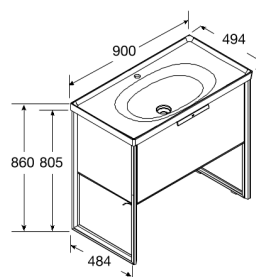

KHROMA

Unik basin

DIMENSIONS

Length	920 mm
Width	490 mm
Height	190 mm

COLOURS AND FINISHES

TECHNICAL DRAWINGS

FEATURES

Base unit / Closing and opening system: Soft and self close drawers

Base unit / Doors and drawers combination: 1 Drawer

Base unit / Internal dividers

Base unit / Internal lighting

Base unit / Structure: Drawers

Basin / Taphole configuration: 1 Taphole in the middle

Basin / Without overflow

Basin Position: Central

Basin shape: Oval

Installation type: With legs

Integrated Plug

Material / Base unit: Natural wood

Material / Basin: Vitreous china

Khroma

Red, black, blue and white.
 Whether you are passionate and vibrant, or deep and stylish, fresh and modern, or in love with light and clarity... there's an option for you...x000D_
 Say hi to the colorful world of Khroma. Color up your life.