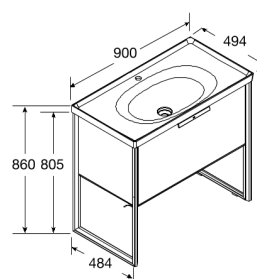

**KHROMA**

**Unik basin**

**DIMENSIONS**

Length	920 mm
Width	490 mm
Height	190 mm

**COLOURS AND FINISHES**

**TECHNICAL DRAWINGS**

**FEATURES**

Base unit / Closing and opening system: Soft and self close drawers

Base unit / Doors and drawers combination: 1 Drawer

Base unit / Internal dividers

Base unit / Internal lighting

Base unit / Structure: Drawers

Basin / Taphole configuration: 1 Taphole in the middle

Basin / Without overflow

Basin Position: Central

Basin shape: Oval

Installation type: With legs

Integrated Plug

Material / Base unit: Natural wood

Material / Basin: Vitreous china