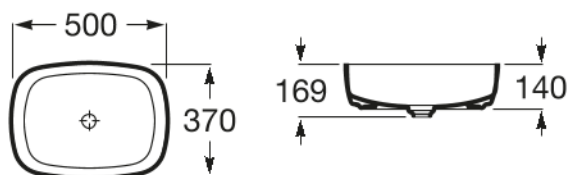

**INSPIRA**

**Soft - Over countertop Fineceramic® basin**

**DIMENSIONS**

Length	500 mm
Width	370 mm
Height	140 mm

**COLOURS AND FINISHES**

00 White

**TECHNICAL DRAWINGS**

**FEATURES**

Over countertop Fineceramic® basin. Faucet not included. Includes universal drain with Ø 72 mm fixed open ceramic plug.

Bowl position: Central

Installation type: Bowl / Overcountertop

Material: FINECERAMIC®

Shape: Corner

Taphole configuration: No tapholes

Trap: Not included

Washbasin capacity (l): 17.75

Waste: Included

Weight (kg): 6.4

Without overflow