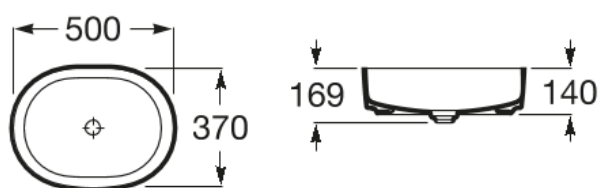

**INSPIRA**

**Round - Over countertop Fineceramic® basin**

**DIMENSIONS**

Length	500 mm
Width	370 mm
Height	140 mm

**COLOURS AND FINISHES**

00 White

**TECHNICAL DRAWINGS**

**FEATURES**

Over countertop Fineceramic® basin. Faucet not included. Includes universal drain with Ø 72 mm fixed open ceramic plug.

Bowl position: Central

Installation type: Bowl / Overcountertop

Material: FINECERAMIC®

Shape: Round

Taphole configuration: No tapholes

Trap: Not included

Washbasin capacity (l): 16.75

Waste: Included

Weight (kg): 6.5

Without overflow