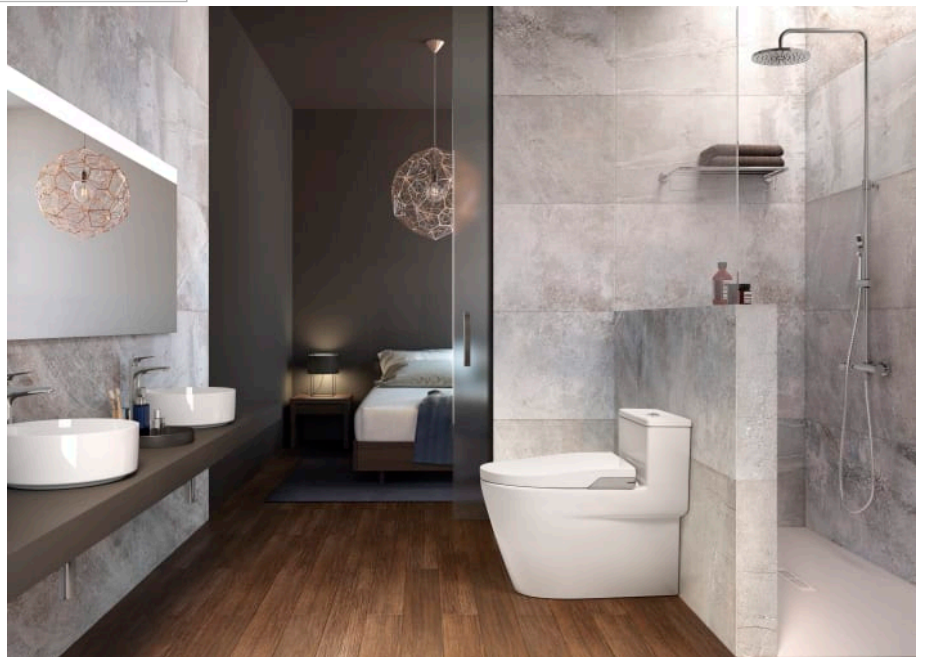

INSPIRA

Square - Over countertop Fineceramic® basin

DIMENSIONS

Length	370 mm
Width	370 mm
Height	140 mm

COLOURS AND FINISHES

00 White

TECHNICAL DRAWINGS

FEATURES

Taphole configuration: No tapholes

Trap: Not included

Washbasin capacity (l): 14.5

Waste: Included

Weight (kg): 6.1

Without overflow

Inspira

Inspira is a striking collection that blends innovative design with bold shapes and a timeless style. It features thin aluminum frames, Fineceramic® washbasins, and contemporary colours. The collection offers flexible options, including floating one-drawer units or traditional two-drawer units, with increased storage and functionality.