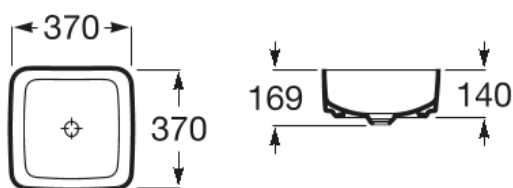

INSPIRA

Square - Over countertop Fineceramic® basin

DIMENSIONS

Length	370 mm
Width	370 mm
Height	140 mm

COLOURS AND FINISHES

00 White

TECHNICAL DRAWINGS

FEATURES

Over countertop Fineceramic® basin. Faucet not included. Includes universal drain with Ø 72 mm ceramic plug.

Bowl position: Central

Installation type: Bowl / Overcountertop

Material: FINECERAMIC®

Shape: Square

Taphole configuration: No tapholes

Trap: Not included

Washbasin capacity (l): 14.5

Waste: Included

Weight (kg): 6.1

Without overflow

Inspira

Inspira is a striking collection that blends innovative design with bold shapes and a timeless style. It features thin aluminum frames, Fineceramic® washbasins, and contemporary colours. The collection offers flexible options, including floating one-drawer units or traditional two-drawer units, with increased storage and functionality.