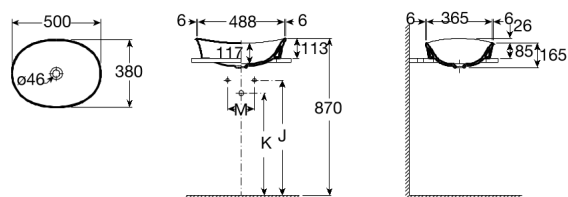

KHROMA

Over countertop basin

DIMENSIONS

Length	500 mm
Width	380 mm
Height	165 mm

COLOURS AND FINISHES

00 White

TECHNICAL DRAWINGS

FEATURES

- Bowl position: Central
- Installation type: Bowl / Overcountertop
- Shape: Rectangular
- Taphole configuration: 1 Taphole in the middle
- Waste: Included
- Without overflow

Khroma

Red, black, blue and white.