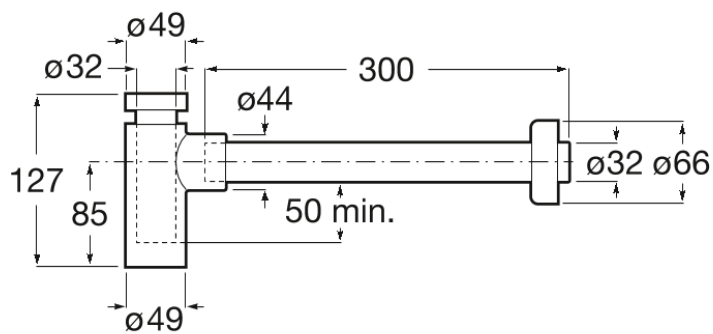

AQUA

1 1/4" wall-mounted cylindrical trap for basin.
300 mm pipe

TECHNICAL DRAWINGS

FEATURES

1 1/4" wall-mounted cylindrical trap for basin. 300 mm pipe.

Aqua

This collection is a design proposal that blends into the bathroom space, where a great deal of thought has been given to the principles of saving, sustainability and integration in the technological conception of each item.