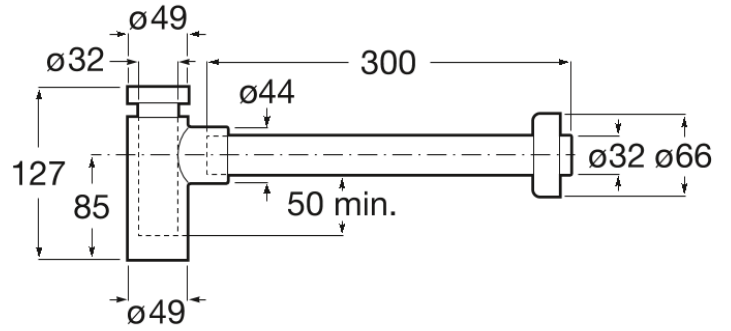

AQUA

1 1/4" wall-mounted cylindrical trap for basin.
300 mm pipe

TECHNICAL DRAWINGS

FEATURES

1 1/4" wall-mounted cylindrical trap for basin. 300 mm pipe.

Aqua

This collection is a design proposal that blends into the bathroom space, where a great deal of thought has been given to the principles of saving, sustainability and integration in the technological conception of each item.