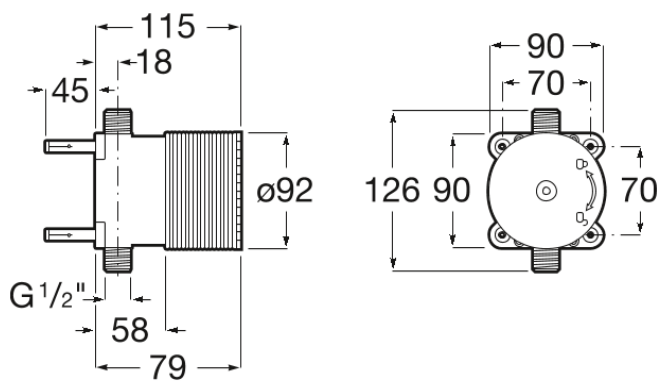

ONA

Built-in body for floorstanding bath-shower mixer

TECHNICAL DRAWINGS

FEATURES

Built-in body for the installation of floorstanding bath-shower mixer (please check compatibilities).

Application place: Bathtub

Installation type: Built-in