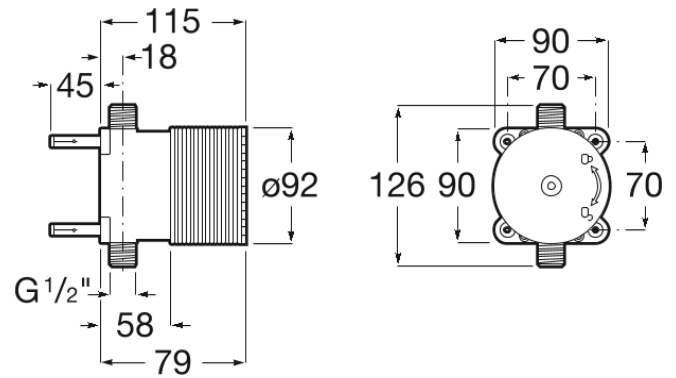

ONA

Built-in body for floorstanding bath-shower mixer

TECHNICAL DRAWINGS

FEATURES

Built-in body for the installation of floorstanding bath-shower mixer (please check compatibilities).

Application place: Bathtub