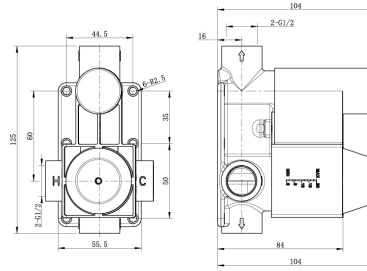

FEATURES

ESCUADRA-N

Built-in Body

TECHNICAL DRAWINGS

## Escuadra-N

Sculpted contours embody elegance, while smooth flow reflects craftsmanship—blending design, detail, and care. Every pour becomes a serene experience, where quality and beauty whisper in harmony. With its classic square design and exquisite finish, Escuadra-N combines clean lines and balanced proportions to create a harmonious beauty and add a touch of unique elegance.