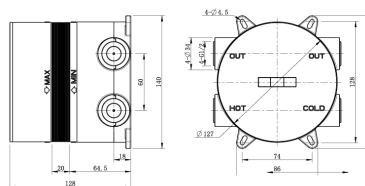

FEATURES

ESCUADRA-N

Built-in Body

TECHNICAL DRAWINGS

Escuadra-N

Sculpted contours embody elegance, while smooth flow reflects craftsmanship—blending design, detail, and care. Every pour becomes a serene experience, where quality and beauty whisper in harmony. With its classic square design and exquisite finish, Escuadra-N combines clean lines and balanced proportions to create a harmonious beauty and add a touch of unique elegance.