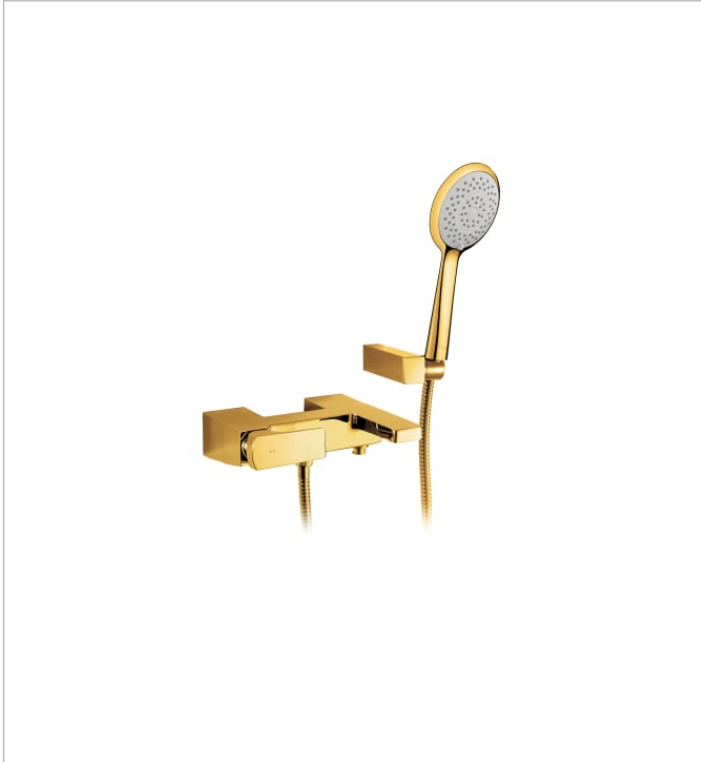

ESCUADRA

Bath/shower(shiny gold)

TECHNICAL DRAWINGS

FEATURES

- Application place: Shower
- Cold water tap
- Faucet type: Single-lever
- Finish: Chrome
- Handle position: Top
- Hot water tap
- Installation type: Wall-mounted
- Pop-up waste
- Retractable chain
- With chain connector

Evershine

SoftTurn

Escuadra

Committed to the perfection of a finish that leads us to a universe ruled by technology. A sequence of angles, straight lines and planes in a singular style proposal, specially recommended for those who love design inspired by urban life.