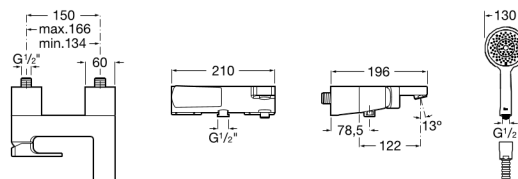

ESCUADRA

Bath/shower(shiny gold)

TECHNICAL DRAWINGS

FEATURES

- Application place: Shower
- Cold water tap
- Faucet type: Single-lever
- Finish: Chrome
- Handle position: Top
- Hot water tap
- Installation type: Wall-mounted
- Pop-up waste
- Retractable chain
- With chain connector