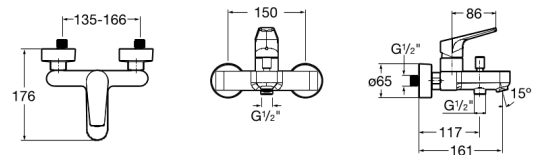

VELA

Wall-mounted bath-shower mixer

TECHNICAL DRAWINGS

FEATURES

Application place: Bathtub

Faucet type: Single-lever

Installation type: Wall-mounted

Evershine

Vela

Custom-made shower and bath screen, with 6 mm thick tempered glass. It adapts to all kinds of spaces thanks to its 180° hinge system that provides the maximum accessibility.