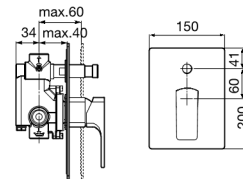

ESCUADRA**Built-in bath/shower (brushed dark black)****TECHNICAL DRAWINGS****FEATURES**

Application place: Shower

Handle position: Top

Installation type: Built-in

Waste type: Waste not included

Escuadra

Committed to the perfection of a finish that leads us to a universe ruled by technology. A sequence of angles, straight lines and planes in a singular style proposal, specially recommended for those who love design inspired by urban life.