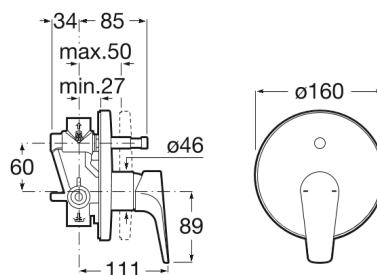

**ATLAS**

**Built-in bath-shower mixer**

**TECHNICAL DRAWINGS**

**FEATURES**

Application place: Bathtub, Shower

Diverter: Automatic

Faucet type: Single-lever

Finish: Chrome

Handle position: Lateral

Installation type: Built-in

Type of cartridge: Ceramic

Evershine

## Atlas

This faucet collection, which stands out for its elegance and versatility, includes flow limiters to 5 litres per minute as well as the Cold Start technology that guarantee greater water and energy savings. Also, with the aim of providing more comfort, the shower mixer can be equipped with a clip-on shelf, allowing you to have your showering essentials close to hand.