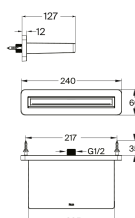

FEATURES

TOUCH-T

SHOWER SPOUT

TECHNICAL DRAWINGS

Touch-T

Simplicity Outside,
Master The Ease
Choosing minimalist elegance is
an invitation to a new way of
bathing. Touch-T eliminates
unnecessary ornamentation,
making shower operation
intuitive and effortless—bringing
comfortable bathing within easy
reach.