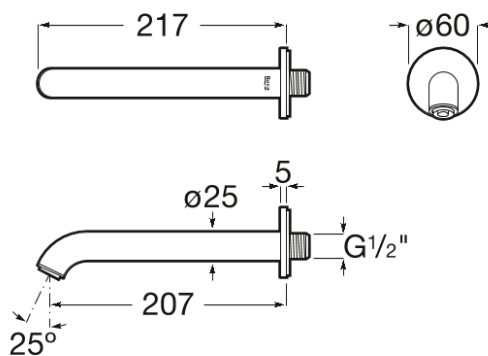

ONA

Ona - Wall bath spout

DIMENSIONS

Length 132 mm
Height 93 mm

COLOURS AND FINISHES

C0 Chrome

TECHNICAL DRAWINGS

FEATURES

Wall bath spout.

Application place: Bathtub

Bi-nickel chrome

Flow rate (l/min - 3 bar): 50

Evershine

Ona

Simple as nature. Ona pays homage to the diverse shapes of nature from our native Mediterranean. It is functional without ever appearing cold, with crisp aesthetics that follow the inherent warmth of the natural environment, made for those who enjoy the power of silent landscapes