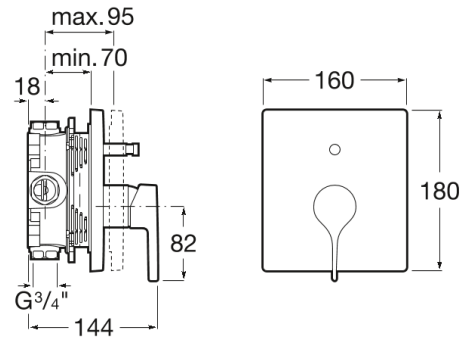

INSIGNIA

Built-in bath-shower mixer. To complete with RocaBox 525869403

TECHNICAL DRAWINGS

FEATURES

Application place: Bathtub, Shower

Diverter: Automatic

Faucet type: Single-lever

Finish: Chrome

Installation type: Built-in

Type of cartridge: Ceramic

Evershine

SoftTurn

BOUGHT TOGETHER FREQUENTLY

Universal RocaBox for
built-in installations.

525869403

Insignia

With soft outlines and an extraordinary elegance and personality, its slim side handle makes the difference in a modern single-lever faucet ideal for bathrooms with a clear urban character.

INSTALLATION AND USER MANUALS