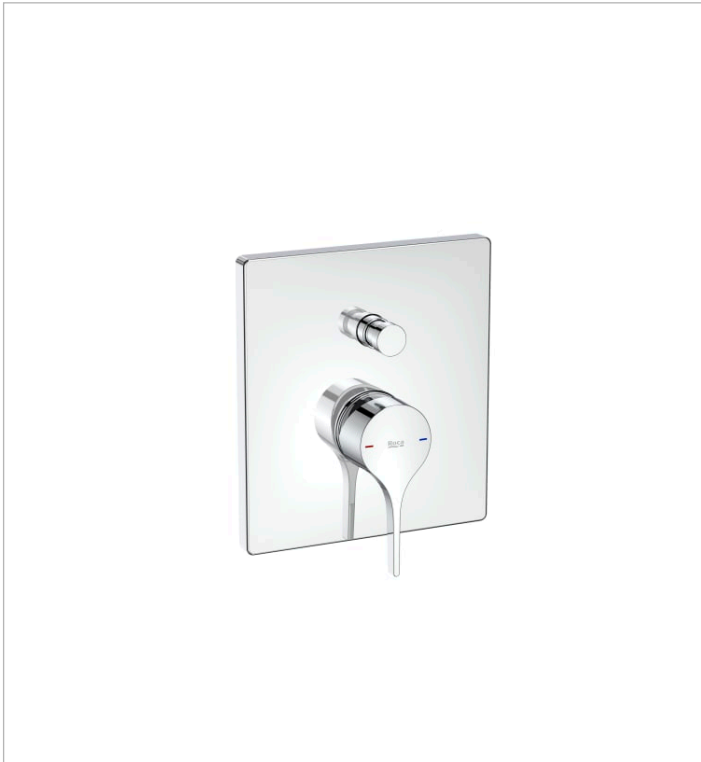

INSIGNIA

Built-in bath-shower mixer. To complete with RocaBox 525869403

TECHNICAL DRAWINGS

FEATURES

Application place: Bathtub, Shower

Diverter: Automatic

Faucet type: Single-lever

Finish: Chrome

Installation type: Built-in

Type of cartridge: Ceramic

Evershine

SoftTurn

BOUGHT TOGETHER FREQUENTLY

Universal RocaBox for
built-in installations.

525869403

Insignia

With soft outlines and an extraordinary elegance and personality, its slim side handle makes the difference in a modern single-lever faucet ideal for bathrooms with a clear urban character.

INSTALLATION AND USER MANUALS