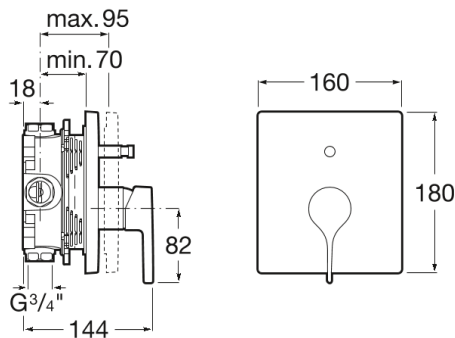

**INSIGNIA**

Built-in bath-shower mixer. To complete with RocaBox 525869403

TECHNICAL DRAWINGS

**FEATURES**

Application place: Bathtub, Shower

Diverter: Automatic

Faucet type: Single-lever

Finish: Chrome

Installation type: Built-in

Type of cartridge: Ceramic

Evershine

SoftTurn

BOUGHT TOGETHER FREQUENTLY

Universal RocaBox for  
built-in installations.

525869403