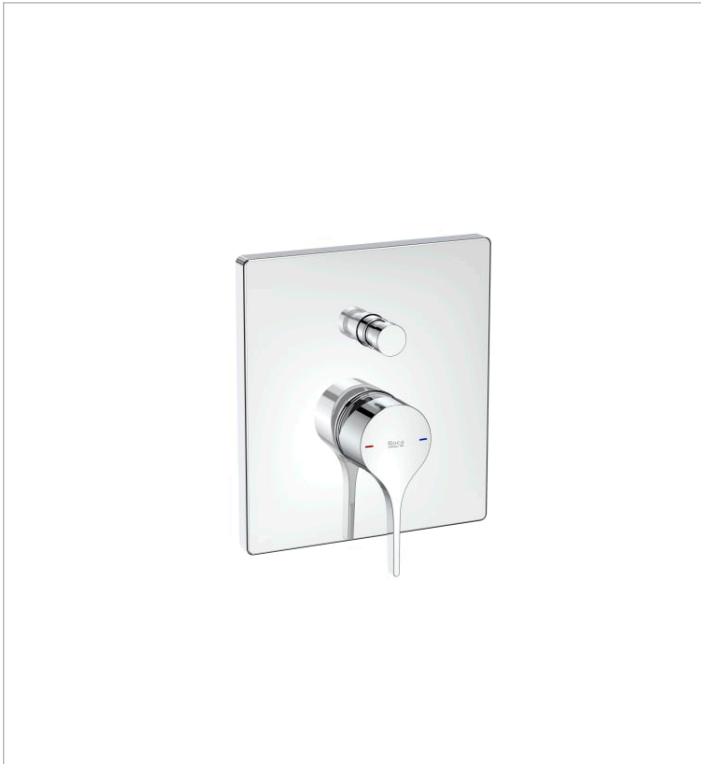

**INSIGNIA**

Built-in bath-shower mixer. To complete with RocaBox 525869403

TECHNICAL DRAWINGS

**FEATURES**

Application place: Bathtub, Shower

Diverter: Automatic

Faucet type: Single-lever

Finish: Chrome

Installation type: Built-in

Type of cartridge: Ceramic

Evershine

SoftTurn

BOUGHT TOGETHER FREQUENTLY

Universal RocaBox for  
built-in installations.

525869403

## Insignia

With soft outlines and an extraordinary elegance and personality, its slim side handle makes the difference in a modern single-lever faucet ideal for bathrooms with a clear urban character.