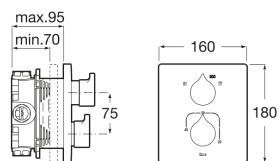

INSIGNIA

Built-in thermostatic bath-shower mixer with diverter-flow regulator. To complete with RocaBox 525869403

TECHNICAL DRAWINGS

FEATURES

Application place: Bathtub, Shower

Faucet type: Thermostatic

Finish: Chrome

Installation type: Built-in

Temperature selection

Type of cartridge: Thermostatic

Evershine

Quick reaction

Safety 38°

BOUGHT TOGETHER FREQUENTLY

Universal RocaBox for
built-in installations.