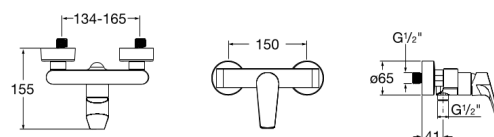

VELA

Wall-mounted shower mixer

TECHNICAL DRAWINGS

FEATURES

Application place: Shower

Faucet type: Single-lever

Finish: Chrome

Installation type: Wall-mounted

Evershine

Vela

Custom-made shower and bath screen, with 6 mm thick tempered glass. It adapts to all kinds of spaces thanks to its 180° hinge system that provides the maximum accessibility.