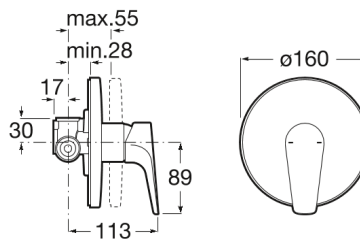

ATLAS

Built-in bath or shower mixer

TECHNICAL DRAWINGS

FEATURES

Application place: Shower

Faucet type: Single-lever

Finish: Chrome

Handle position: Lateral

Installation type: Built-in

Type of cartridge: Ceramic

Evershine

## Atlas

This faucet collection, which stands out for its elegance and versatility, includes flow limiters to 5 litres per minute as well as the Cold Start technology that guarantee greater water and energy savings. Also, with the aim of providing more comfort, the shower mixer can be equipped with a clip-on shelf, allowing you to have your showering essentials close to hand.