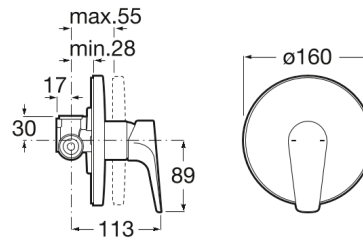

**ATLAS**

**Built-in bath or shower mixer**

**TECHNICAL DRAWINGS**

**FEATURES**

- Application place: Shower
- Faucet type: Single-lever
- Finish: Chrome
- Handle position: Lateral
- Installation type: Built-in
- Type of cartridge: Ceramic

## Atlas

This faucet collection, which stands out for its elegance and versatility, includes flow limiters to 5 litres per minute as well as the Cold Start technology that guarantee greater water and energy savings. Also, with the aim of providing more comfort, the shower mixer can be equipped with a clip-on shelf, allowing you to have your showering essentials close to hand.