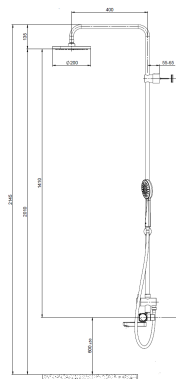

VICTORIA

Thermostatic Shower Column

TECHNICAL DRAWINGS

FEATURES

Finish: Chrome

Installation type: Wall-mounted

Mixer type: Thermostatic

Shower head shape: Circular

Suitable for: Shower

Evershine

Shower head functions  
Shower head functions: Rain