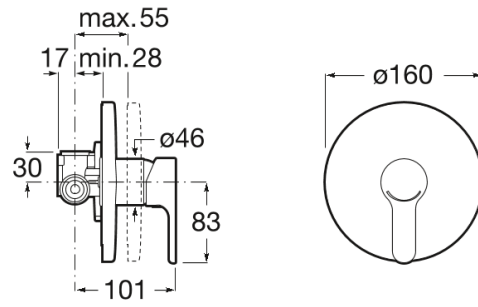

L20

Built-in bath or shower mixer

TECHNICAL DRAWINGS

FEATURES

- Application place: Shower
- Faucet type: Single-lever
- Finish: Chrome
- Handle position: Lateral
- Installation type: Built-in