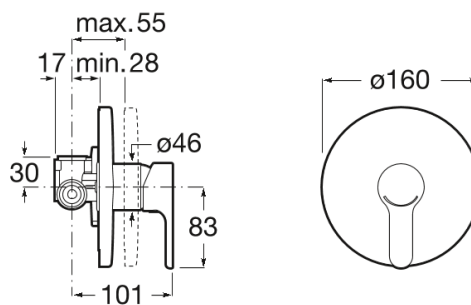

L20

**Built-in bath or shower mixer**

TECHNICAL DRAWINGS

**FEATURES**

Application place: Shower

Faucet type: Single-lever

Handle position: Lateral

Installation type: Built-in