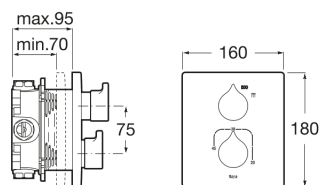

**INSIGNIA**

Built-in thermostatic bath or shower mixer. To complete with RocaBox 525869403

TECHNICAL DRAWINGS

**FEATURES**

Application place: Shower

Faucet type: Thermostatic

Finish: Chrome

Installation type: Built-in

Temperature selection

Type of cartridge: Thermostatic

Evershine

Quick reaction

Safety 38°

BOUGHT TOGETHER FREQUENTLY

Universal RocaBox for  
built-in installations.

525869403