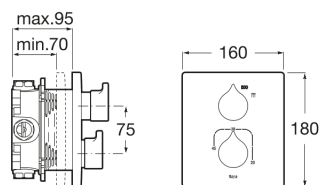

INSIGNIA

Built-in thermostatic bath or shower mixer. To complete with RocaBox 525869403

TECHNICAL DRAWINGS

FEATURES

- Application place: Shower
- Faucet type: Thermostatic
- Finish: Chrome
- Installation type: Built-in
- Temperature selection
- Type of cartridge: Thermostatic

Evershine

Quick reaction

Safety 38°

BOUGHT TOGETHER FREQUENTLY

Universal RocaBox for
built-in installations.

525869403

Insignia

With soft outlines and an extraordinary elegance and personality, its slim side handle makes the difference in a modern single-lever faucet ideal for bathrooms with a clear urban character.