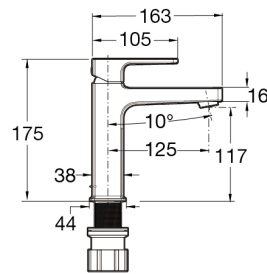

ESCUADRA-N

Single-lever basin mixer w.o waste, Rose gold

DIMENSIONS

Length 163 mm
Height 175 mm

COLOURS AND FINISHES

C0 Chrome

TECHNICAL DRAWINGS

FEATURES

Escuadra-N

Sculpted contours embody elegance, while smooth flow reflects craftsmanship—blending design, detail, and care. Every pour becomes a serene experience, where quality and beauty whisper in harmony. With its classic square design and exquisite finish, Escuadra-N combines clean lines and balanced proportions to create a harmonious beauty and add a touch of unique elegance.