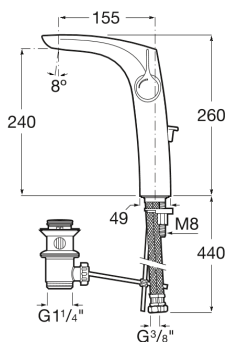

INSIGNIA

Basin mixer with pop-up waste. Cold Start. XL-Size

TECHNICAL DRAWINGS

FEATURES

Basin mixer with pop-up waste and flexible supply hoses. Cold Start. XL-Size.

Annual energy consumption (kWh/p.a.): 334.68

Application place: Basin

Cold water position in the center

Faucet type: Single-lever

Flexible supply hoses included

Flow rate (l/min - 3 bar): 5

High neck

Installation type: Deck-mounted

Pop-up waste

Type of cartridge: Ceramic

Waste type: Pop-up waste

Water and energy saving

Water flow restrictor

Evershine

SoftTurn

Insignia

With soft outlines and an extraordinary elegance and personality, its slim side handle makes the difference in a modern single-lever faucet ideal for bathrooms with a clear urban character.