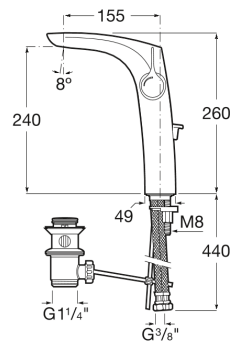

INSIGNIA

Basin mixer with pop-up waste. Cold Start. XL-Size

TECHNICAL DRAWINGS

FEATURES

Basin mixer with pop-up waste and flexible supply hoses. Cold Start. XL-Size.

Annual energy consumption (kWh/p.a.): 334.68

Application place: Basin

Cold water position in the center

Faucet type: Single-lever

Finish: Chrome

Flexible supply hoses included

Flow rate (l/min - 3 bar): 5

High neck

Installation type: Deck-mounted

With soft outlines and an extraordinary elegance and personality, its slim side handle makes the difference in a modern single-lever faucet ideal for bathrooms with a clear urban character.

INSTALLATION AND USER MANUALS