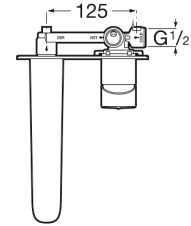

INSIGNIA

Built-in basin mixer

TECHNICAL DRAWINGS

FEATURES

- Application place: Basin
- Faucet type: Single-lever
- Finish: Chrome
- Installation type: Built-in
- Type of cartridge: Ceramic
- Waste type: Waste not included
- Water flow restrictor

Evershine

SoftTurn

BOUGHT TOGETHER FREQUENTLY

Built-in body for basin
mixer

525220603

Insignia

With soft outlines and an extraordinary elegance and personality, its slim side handle makes the difference in a modern single-lever faucet ideal for bathrooms with a clear urban character.