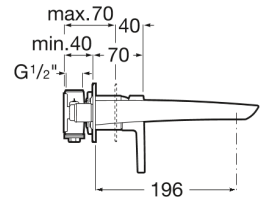

INSIGNIA

Built-in basin mixer

TECHNICAL DRAWINGS

FEATURES

- Application place: Basin
- Faucet type: Single-lever
- Finish: Chrome
- Installation type: Built-in
- Type of cartridge: Ceramic
- Waste type: Waste not included
- Water flow restrictor

Evershine

SoftTurn

BOUGHT TOGETHER FREQUENTLY

Built-in body for basin
mixer

525220603

Insignia

With soft outlines and an extraordinary elegance and personality, its slim side handle makes the difference in a modern single-lever faucet ideal for bathrooms with a clear urban character.