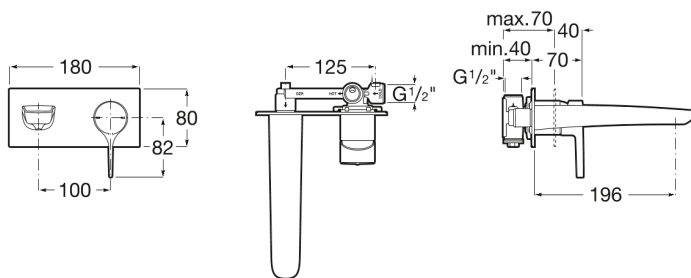

INSIGNIA

Built-in basin mixer

TECHNICAL DRAWINGS

FEATURES

- Application place: Basin
- Faucet type: Single-lever
- Installation type: Built-in
- Type of cartridge: Ceramic
- Waste type: Waste not included
- Water flow restrictor

## Insignia

With soft outlines and an extraordinary elegance and personality, its slim side handle makes the difference in a modern single-lever faucet ideal for bathrooms with a clear urban character.