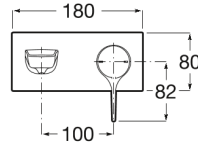

INSIGNIA

Built-in basin mixer

TECHNICAL DRAWINGS

FEATURES

- Application place: Basin
- Faucet type: Single-lever
- Finish: Chrome
- Installation type: Built-in
- Type of cartridge: Ceramic
- Waste type: Waste not included
- Water flow restrictor

Evershine

SoftTurn

BOUGHT TOGETHER FREQUENTLY

Built-in body for basin
mixer

525220603

Insignia

With soft outlines and an extraordinary elegance and personality, its slim side handle makes the difference in a modern single-lever faucet ideal for bathrooms with a clear urban character.