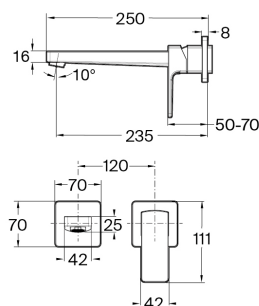

ESCUADRA-N

Single-lever built-in basin mixer w.o waste

DIMENSIONS

Length 163 mm
 Height 175 mm

COLOURS AND FINISHES

C0 Chrome

TECHNICAL DRAWINGS

FEATURES