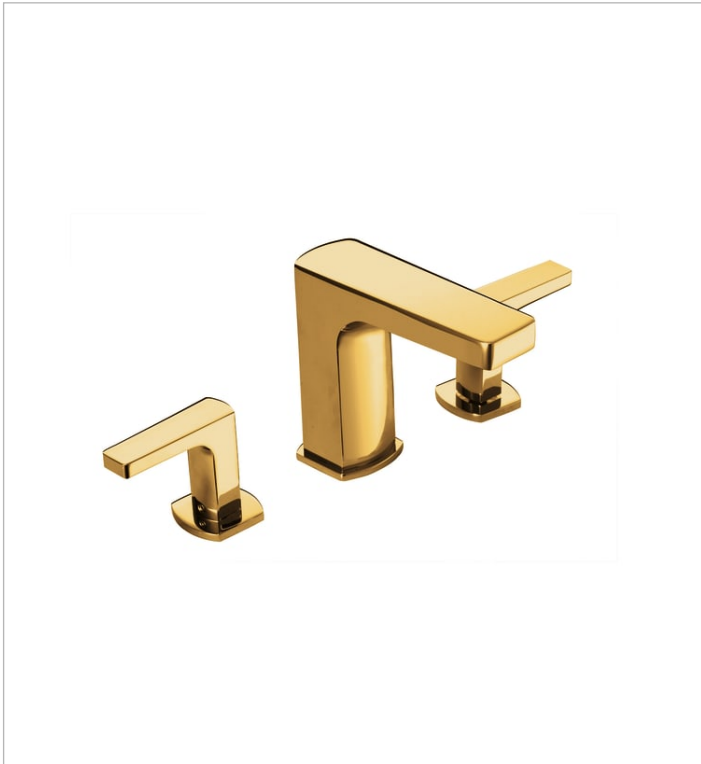

ESCUADRA

Basin mixer with pop-up waste

FEATURES

Application place: Basin

Installation type: Deck-mounted

Pop-up waste

Waste not included

Escuadra

Committed to the perfection of a finish that leads us to a universe ruled by technology. A sequence of angles, straight lines and planes in a singular style proposal, specially recommended for those who love design inspired by urban life.