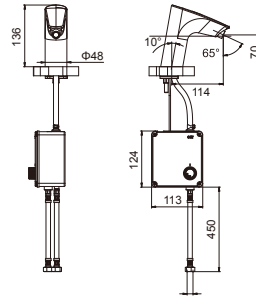

ATLAS**Electronic basin faucet****TECHNICAL DRAWINGS****FEATURES**

Application place: Basin

Faucet type: Electronic technology

Installation type: Deck-mounted

Atlas

This faucet collection, which stands out for its elegance and versatility, includes flow limiters to 5 litres per minute as well as the Cold Start technology that guarantee greater water and energy savings. Also, with the aim of providing more comfort, the shower mixer can be equipped with a clip-on shelf, allowing you to have your showering essentials close to hand.