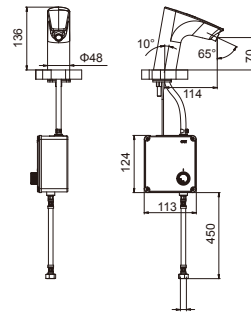

## Electronic basin faucet

## TECHNICAL DRAWINGS

**FEATURES**

Application place: Basin

Finish: Chrome

Installation type: Deck-mounted

## Atlas

This faucet collection, which stands out for its elegance and versatility, includes flow limiters to 5 litres per minute as well as the Cold Start technology that guarantee greater water and energy savings. Also, with the aim of providing more comfort, the shower mixer can be equipped with a clip-on shelf, allowing you to have your showering essentials close to hand.