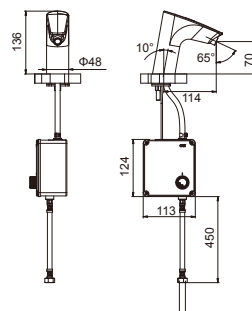

ATLAS

Electronic basin faucet

TECHNICAL DRAWINGS

**FEATURES**

Application place: Basin

Finish: Chrome

Installation type: Deck-mounted

Atlas

This faucet collection, which stands out for its elegance and versatility, includes flow limiters to 5 litres per minute as well as the Cold Start technology that guarantee greater water and energy savings. Also, with the aim of providing more comfort, the shower mixer can be equipped with a clip-on shelf, allowing you to have your showering essentials close to hand.