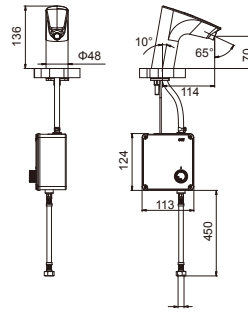

ATLAS

Electronic basin faucet

TECHNICAL DRAWINGS

FEATURES

Application place: Basin

Installation type: Deck-mounted

Atlas

This faucet collection, which stands out for its elegance and versatility, includes flow limiters to 5 litres per minute as well as the Cold Start technology that guarantee greater water and energy savings. Also, with the aim of providing more comfort, the shower mixer can be equipped with a clip-on shelf, allowing you to have your showering essentials close to hand.