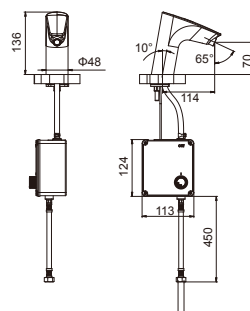

## Electronic basin faucet

## TECHNICAL DRAWINGS

**FEATURES**

Application place: Basin

Finish: Chrome

Installation type: Deck-mounted

## Atlas

This faucet collection, which stands out for its elegance and versatility, includes flow limiters to 5 litres per minute as well as the Cold Start technology that guarantee greater water and energy savings. Also, with the aim of providing more comfort, the shower mixer can be equipped with a clip-on shelf, allowing you to have your showering essentials close to hand.