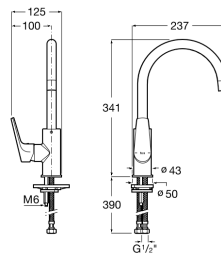

VELA

Sink mixer

TECHNICAL DRAWINGS

FEATURES

Application place: Kitchen sink

Faucet type: Single-lever

Installation type: Deck-mounted

Evershine

Vela

Custom-made shower and bath screen, with 6 mm thick tempered glass. It adapts to all kinds of spaces thanks to its 180° hinge system that provides the maximum accessibility.