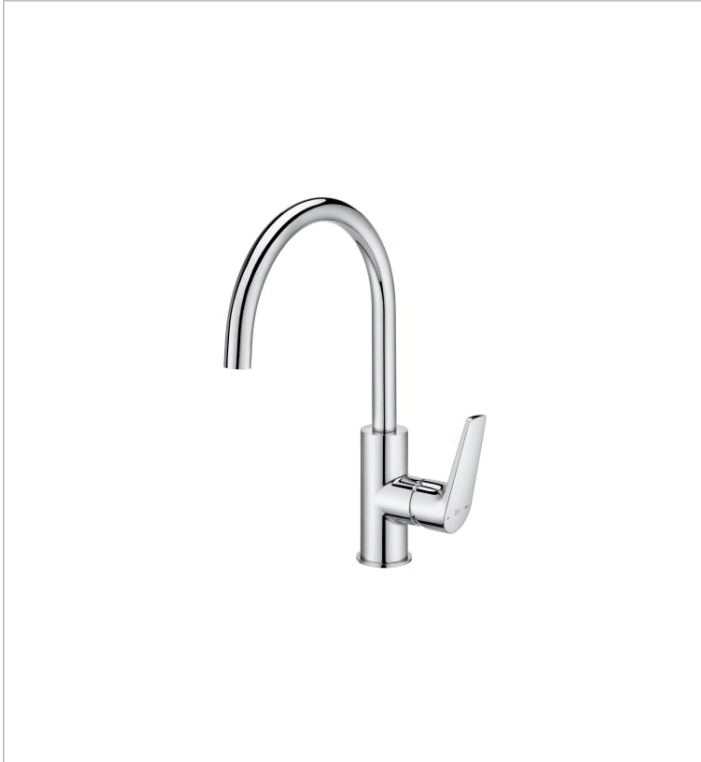

**VELA**

**Sink mixer**

**TECHNICAL DRAWINGS**

**FEATURES**

- Application place: Kitchen sink
- Faucet type: Single-lever
- Finish: Chrome
- Installation type: Deck-mounted

Evershine

## Vela

Custom-made shower and bath screen, with 6 mm thick tempered glass. It adapts to all kinds of spaces thanks to its 180° hinge system that provides the maximum accessibility.