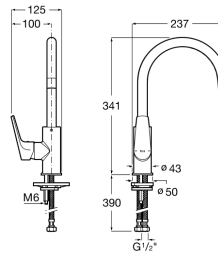

**VELA**

**Sink mixer**

**TECHNICAL DRAWINGS**

**FEATURES**

- Application place: Kitchen sink
- Faucet type: Single-lever
- Finish: Chrome
- Installation type: Deck-mounted

Evershine

## Vela

Custom-made shower and bath screen, with 6 mm thick tempered glass. It adapts to all kinds of spaces thanks to its 180° hinge system that provides the maximum accessibility.