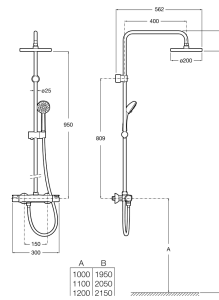

VICTORIA

T - Thermostatic shower kit

TECHNICAL DRAWINGS

FEATURES

- Faucet: Included
- Handshower: Included
- Installation type: Wall-mounted
- Mixer type: Thermostatic
- Shower head shape: Circular
- Suitable for: Shower