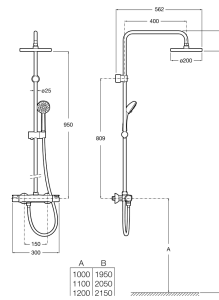

**VICTORIA**

**T - Thermostatic shower kit**

**TECHNICAL DRAWINGS**

**FEATURES**

Faucet: Included

Handshower: Included

Installation type: Wall-mounted

Mixer type: Thermostatic

Shower head shape: Circular

Suitable for: Shower