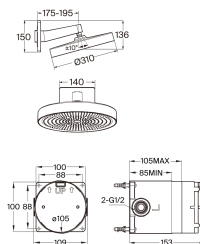

FEATURES

TOUCH-T

SHOWER HEAD SET, 2W, 2F

TECHNICAL DRAWINGS

Touch-T

Simplicity Outside,
Master The Ease
Choosing minimalist elegance is
an invitation to a new way of
bathing. Touch-T eliminates
unnecessary ornamentation,
making shower operation
intuitive and effortless—bringing
comfortable bathing within easy
reach.