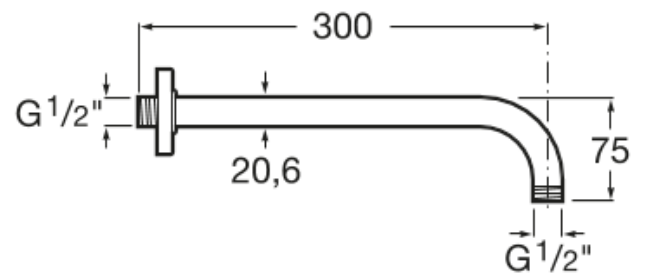

Wall arm for shower head

DIMENSIONS

Length 300 mm
Height 75 mm

COLOURS AND FINISHES

C0 Chrome

TECHNICAL DRAWINGS

FEATURES

Wall arm for shower head.

BOUGHT TOGETHER FREQUENTLY

Square adjustable stainless steel shower head for wall or ceiling installation in chrome

5B2450C00

Round adjustable stainless steel shower head for wall or ceiling installation in chrome

5B2550C00

Round adjustable stainless steel shower head for wall or ceiling installation in chrome

5B2650C00

Square adjustable stainless steel shower head for wall or ceiling installation in chrome

5B2750C00

Square adjustable stainless steel shower head for wall or ceiling installation in chrome

5B2850C00

Round adjustable ABS shower head for wall or ceiling installation in chrome

5B2150C00

Shower head for ceiling or wall installation. Support kit / arm not included.