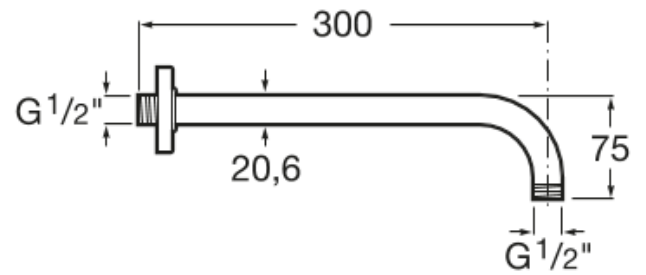

## Wall arm for shower head

### DIMENSIONS

Length 300 mm  
Height 75 mm

### FEATURES

Wall arm for shower head.