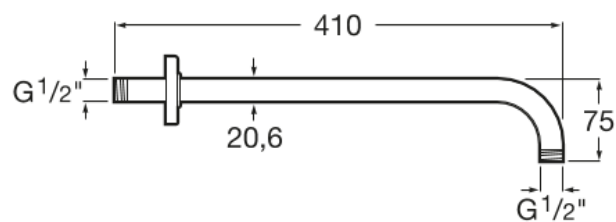

### Straight wall arm for shower head

**DIMENSIONS**

Length	400 mm
Width	80 mm
Height	75 mm

**COLOURS AND FINISHES**

C0 Chrome

**TECHNICAL DRAWINGS**

**FEATURES**

BOUGHT TOGETHER FREQUENTLY

Square adjustable stainless steel shower head for wall or ceiling installation in chrome

5B2450C00

Round adjustable stainless steel shower head for wall or ceiling installation in chrome

5B2550C00

Round adjustable stainless steel shower head for wall or ceiling installation in chrome

5B2650C00

Square adjustable stainless steel shower head for wall or ceiling installation in chrome

5B2750C00

Square adjustable stainless steel shower head for wall or ceiling installation in chrome

5B2850C00