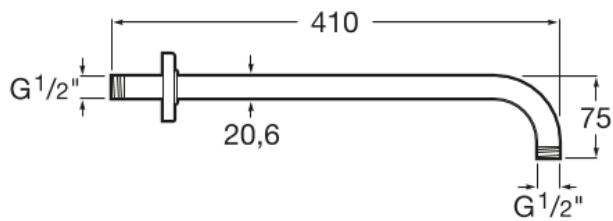

Straight wall arm for shower head

DIMENSIONS

Length	400 mm
Width	80 mm
Height	75 mm

COLOURS AND FINISHES

C0 Chrome

FEATURES

TECHNICAL DRAWINGS

BOUGHT TOGETHER FREQUENTLY

Square adjustable stainless steel shower head for wall or ceiling installation in chrome

5B2450C00

Round adjustable stainless steel shower head for wall or ceiling installation in chrome

5B2550C00

Round adjustable stainless steel shower head for wall or ceiling installation in chrome

5B2650C00

Square adjustable stainless steel shower head for wall or ceiling installation in chrome

5B2750C00

Square adjustable stainless steel shower head for wall or ceiling installation in chrome

5B2850C00