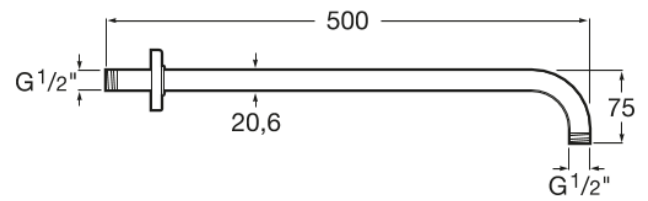

Wall arm for shower head

DIMENSIONS

Length 500 mm
Height 75 mm

COLOURS AND FINISHES

C0 Chrome

TECHNICAL DRAWINGS

FEATURES

Wall arm for shower head.

BOUGHT TOGETHER FREQUENTLY

Square adjustable stainless steel shower head for wall or ceiling installation in chrome

5B2450C00

Round adjustable stainless steel shower head for wall or ceiling installation in chrome

5B2550C00

Round adjustable stainless steel shower head for wall or ceiling installation in chrome

5B2650C00

Square adjustable stainless steel shower head for wall or ceiling installation in chrome

5B2750C00

Square adjustable stainless steel shower head for wall or ceiling installation in chrome

5B2850C00

Round adjustable ABS shower head for wall or ceiling installation in chrome

5B2150C00

Shower head for ceiling or wall installation. Support kit / arm not included.