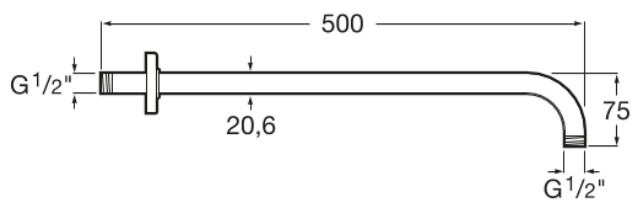

Wall arm for shower head

DIMENSIONS

Length 500 mm
Height 75 mm

COLOURS AND FINISHES

C0 Chrome

TECHNICAL DRAWINGS

FEATURES

Wall arm for shower head.

BOUGHT TOGETHER FREQUENTLY

Square adjustable stainless steel shower head for wall or ceiling installation in chrome

5B2450C00

Round adjustable stainless steel shower head for wall or ceiling installation in chrome

5B2550C00

Round adjustable stainless steel shower head for wall or ceiling installation in chrome

5B2650C00

Square adjustable stainless steel shower head for wall or ceiling installation in chrome

5B2750C00

Square adjustable stainless steel shower head for wall or ceiling installation in chrome

5B2850C00

Round adjustable ABS shower head for wall or ceiling installation in chrome

5B2150C00

Shower head for ceiling or wall installation. Support kit / arm not included.