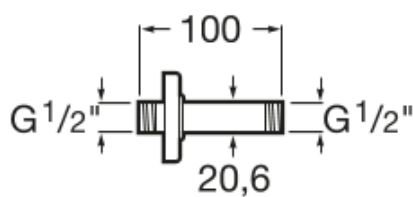

Ceiling arm for shower head

DIMENSIONS

Length 100 mm

COLOURS AND FINISHES

C0 Chrome

TECHNICAL DRAWINGS

FEATURES

Ceiling arm for shower head.

BOUGHT TOGETHER FREQUENTLY

Square adjustable stainless steel shower head for wall or ceiling installation in chrome

5B2450C00

Round adjustable stainless steel shower head for wall or ceiling installation in chrome

5B2550C00

Round adjustable stainless steel shower head for wall or ceiling installation in chrome

5B2650C00

Square adjustable stainless steel shower head for wall or ceiling installation in chrome

5B2750C00