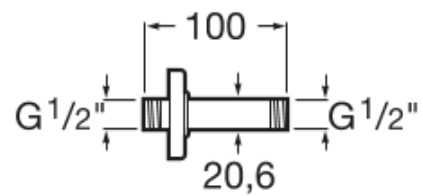

Ceiling arm for shower head

DIMENSIONS

Length 100 mm

COLOURS AND FINISHES

C0 Chrome

TECHNICAL DRAWINGS

FEATURES

Ceiling arm for shower head.

BOUGHT TOGETHER FREQUENTLY

Square adjustable stainless steel shower head for wall or ceiling installation in chrome

5B2450C00

Round adjustable stainless steel shower head for wall or ceiling installation in chrome

5B2550C00

Round adjustable stainless steel shower head for wall or ceiling installation in chrome

5B2650C00

Square adjustable stainless steel shower head for wall or ceiling installation in chrome

5B2750C00