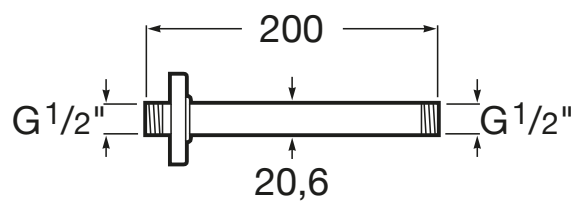

Straight ceiling arm for shower head

DIMENSIONS

Height 200 mm

COLOURS AND FINISHES

C0 Chrome

TECHNICAL DRAWINGS

FEATURES

COMPATIBLE WITH

Square adjustable stainless steel shower head for wall or ceiling installation in chrome

5B2450C00

Round adjustable stainless steel shower head for wall or ceiling installation in chrome

5B2550C00

Round adjustable stainless steel shower head for wall or ceiling installation in chrome

5B2650C00

Square adjustable stainless steel shower head for wall or ceiling installation in chrome

5B2750C00

Square adjustable stainless steel shower head for wall or ceiling installation in chrome

5B2850C00

5B2950C00

Square adjustable ABS shower head for wall or ceiling installation in chrome

5B3050C00