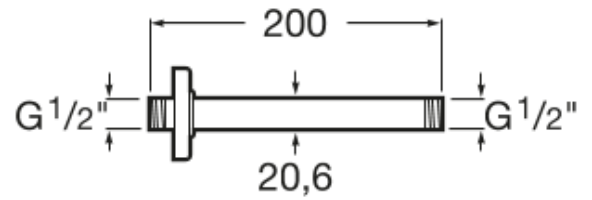

Ceiling arm for shower head

TECHNICAL DRAWINGS

FEATURES

Ceiling arm for shower head.