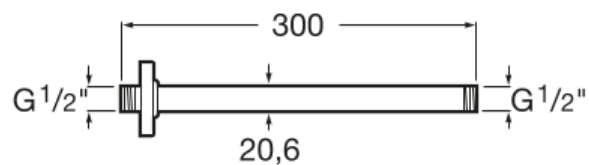

TECHNICAL DRAWINGS

FEATURES

Ceiling arm for shower head.