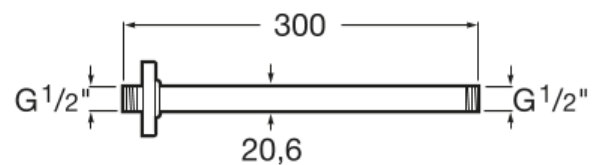

Ceiling arm for shower head

DIMENSIONS

Height 300 mm

COLOURS AND FINISHES

C0 Chrome

TECHNICAL DRAWINGS

FEATURES

Ceiling arm for shower head.

BOUGHT TOGETHER FREQUENTLY

Square adjustable stainless steel shower head for wall or ceiling installation in chrome

5B2450C00

Round adjustable stainless steel shower head for wall or ceiling installation in chrome

5B2550C00

Round adjustable stainless steel shower head for wall or ceiling installation in chrome

5B2650C00

Square adjustable stainless steel shower head for wall or ceiling installation in chrome

5B2750C00