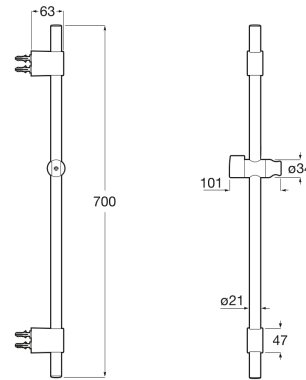

SENSUM

Shower bar with adjustable and swivel hand-shower bracket and adjustable fixing kit

TECHNICAL DRAWINGS

FEATURES

Shower bar with adjustable and swivel hand-shower bracket. Includes adjustable fixing kit.