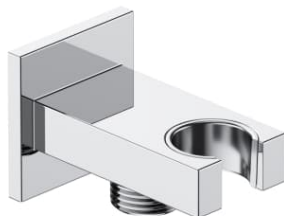

AQUA

Fixed bracket for hand showers with outlet connection.Square

TECHNICAL DRAWINGS

FEATURES

Aqua

This collection is a design proposal that blends into the bathroom space, where a great deal of thought has been given to the principles of saving, sustainability and integration in the technological conception of each item.