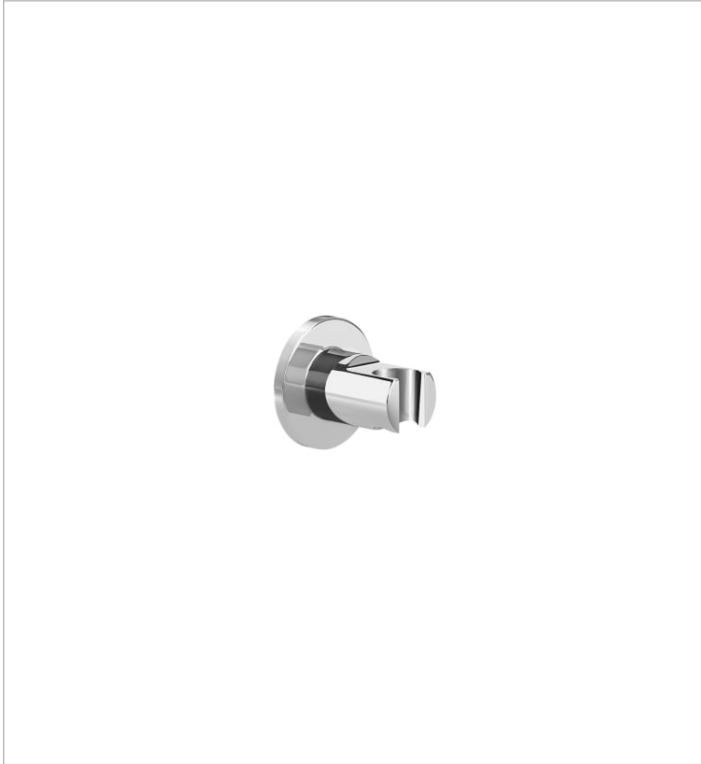

**WALL**

ROUND - Fixed chromed bracket for hand shower

**FEATURES**

## Wall

Stylised, slim-line and avant-garde forms imbue the bathroom with a touch of distinction and class. This collection is the design response for urban and cosmopolitan interiors through slender and refined strokes.