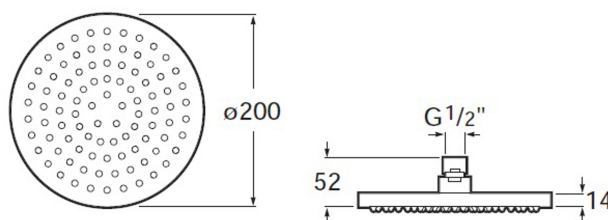

RAINSENSE

Round adjustable ABS shower head for wall or ceiling installation in chrome

DIMENSIONS

Length	200 mm
Width	200 mm
Height	80 mm

COLOURS AND FINISHES

TECHNICAL DRAWINGS

FEATURES

Round adjustable ABS shower head for wall or ceiling installation in chrome. Wall/ceiling support kit/arm not included.

Finish: Chrome

Installation place: Ceiling, Wall

Number of functions: 1

Number of ways: 1

Shower arm: Not included

Shower head diameter (mm): 200

Shower head shape: Circular

EasyClean ®

Function types

Function types: Rain

BOUGHT TOGETHER FREQUENTLY

Wall arm for shower head  
5B0150C00

Straight wall arm for shower head  
5B0250C00

Wall arm for shower head  
5B0350C00

Ceiling arm for shower head  
5B0450C00