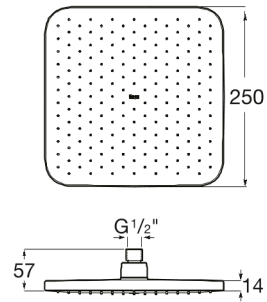

AQUA

Shower-head,round

TECHNICAL DRAWINGS

FEATURES

Aqua

This collection is a design proposal that blends into the bathroom space, where a great deal of thought has been given to the principles of saving, sustainability and integration in the technological conception of each item.