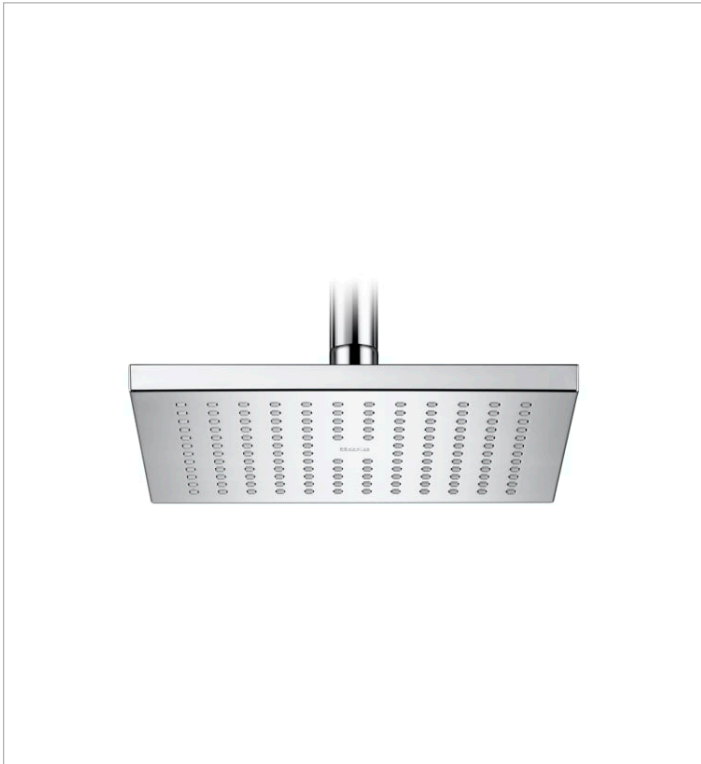

RAINSENSE

Square adjustable ABS shower head for wall or ceiling installation in chrome

DIMENSIONS

Length 200 mm
Width 200 mm

COLOURS AND FINISHES

TECHNICAL DRAWINGS

FEATURES

Square adjustable ABS shower head for wall or ceiling installation in chrome. Wall/ceiling support kit/arm not included.

Finish: Chrome

Installation place: Ceiling, Wall

Number of functions: 1

Number of ways: 1

Shower arm: Not included

Shower head length (mm): 200

Shower head shape: Square

Shower head width (mm): 200

Easyclean®

Function types
Function types: Rain

BOUGHT TOGETHER FREQUENTLY

Wall arm for shower head

5B0150C00

Straight wall arm for shower head

5B0250C00

Wall arm for shower head

5B0350C00

Ceiling arm for shower head

5B0450C00

Straight ceiling arm for shower head

5B0550C00

Ceiling arm for shower head

5B0650C00

Rainsense