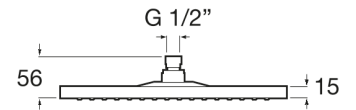

RAINSENSE

Square adjustable ABS shower head for wall or ceiling installation in chrome

DIMENSIONS

Length 200 mm
Width 200 mm

COLOURS AND FINISHES

TECHNICAL DRAWINGS

FEATURES

Square adjustable ABS shower head for wall or ceiling installation in chrome. Wall/ceiling support kit/arm not included.

Finish: Chrome

Installation place: Ceiling, Wall

Number of functions: 1

Number of ways: 1

Shower arm: Not included

Shower head length (mm): 200

Shower head shape: Square

Shower head width (mm): 200