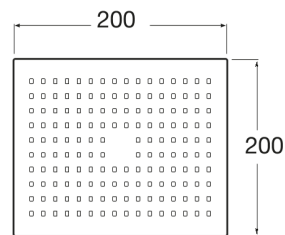

RAINSENSE

Square adjustable ABS shower head for wall or ceiling installation in chrome

DIMENSIONS

Length 200 mm
Width 200 mm

COLOURS AND FINISHES

TECHNICAL DRAWINGS

FEATURES

Square adjustable ABS shower head for wall or ceiling installation in chrome. Wall/ceiling support kit/arm not included.

Finish: Chrome

Installation place: Ceiling, Wall

Number of functions: 1

Number of ways: 1

Shower arm: Not included

Shower head length (mm): 200

Shower head shape: Square

Shower head width (mm): 200