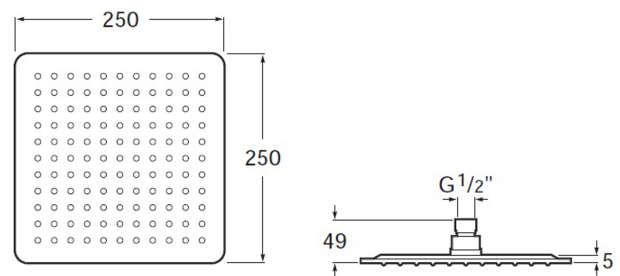

RAINDREAM

Square adjustable stainless steel shower head for wall or ceiling installation in chrome

DIMENSIONS

Length	250 mm
Width	250 mm
Height	5 mm

COLOURS AND FINISHES

TECHNICAL DRAWINGS

FEATURES

Square adjustable stainless steel shower head for wall or ceiling installation in chrome. Rain function. Wall/ceiling support kit/arm not included.

Finish: Chrome

Installation place: Ceiling, Wall

Number of functions: 1

Number of ways: 1

Shower arm: Not included

Shower head length (mm): 250

Shower head shape: Square

Shower head width (mm): 250